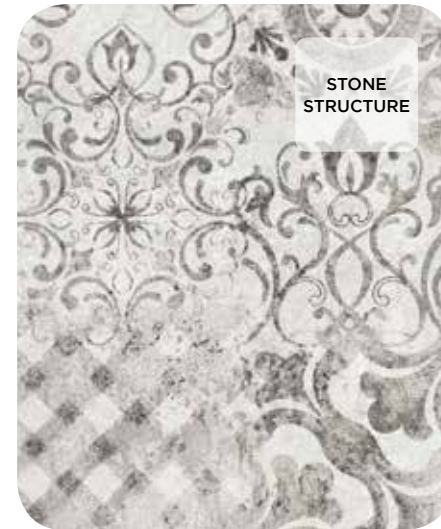

62001202 RETRO CHIC - BLACK