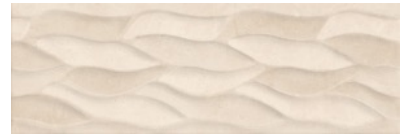

PRODUCT
DECORADO CITY HOJAS BEIGE

25x75 (10"x30") | Porous White Body Tile

GRAPHIC VARIETY

ROOM SCENES

TECHNICAL DATA

NAME: DECORADO CITY HOJAS BEIGE
CODE: BG000000008689
GROUPS: Actual, Innova
SERIES: CITY
SIZE: 25x75 (10"x30")
CÓDIGO DE VENTA: A071
AVAILABILITY: Keros Bulgaria (Ruse)|Keros Cerámica
(Onda-Castellón)
TYPOLOGY: Porous White Body Tile
FINISH: Matt
SHADE VARIATION: V2
LOOK: Cement
USE: Wall Tile