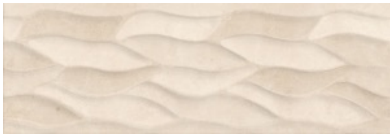

PRODUCT
DECORADO CITY HOJAS BEIGE

25x75 (10"x30") | Porous White Body Tile

GRAPHIC VARIETY

ROOM SCENES

TECHNICAL DATA

NAME: DECORADO CITY HOJAS BEIGE
CODE: BG000000008689
GROUPS: Actual, Innova
SERIES: CITY
SIZE: 25x75 (10"x30")
CÓDIGO DE VENTA: A071
AVAILABILITY: Keros Bulgaria (Ruse)|Keros Cerámica
(Onda-Castellón)
TYPOLOGY: Porous White Body Tile
FINISH: Matt
SHADE VARIATION: V2
LOOK: Cement
USE: Wall Tile