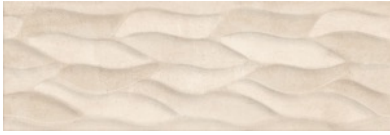

PRODUCT
DECORADO CITY HOJAS BEIGE

25x75 (10"x30") | Porous White Body Tile

GRAPHIC VARIETY

ROOM SCENES

TECHNICAL DATA

NAME: DECORADO CITY HOJAS BEIGE
CODE: BG000000008689
GROUPS: Actual, Innova
SERIES: CITY
SIZE: 25x75 (10"x30")
CÓDIGO DE VENTA: A071
AVAILABILITY: Keros Bulgaria (Ruse)|Keros Cerámica
(Onda-Castellón)
TYPOLOGY: Porous White Body Tile
FINISH: Matt
SHADE VARIATION: V2
LOOK: Cement
USE: Wall Tile